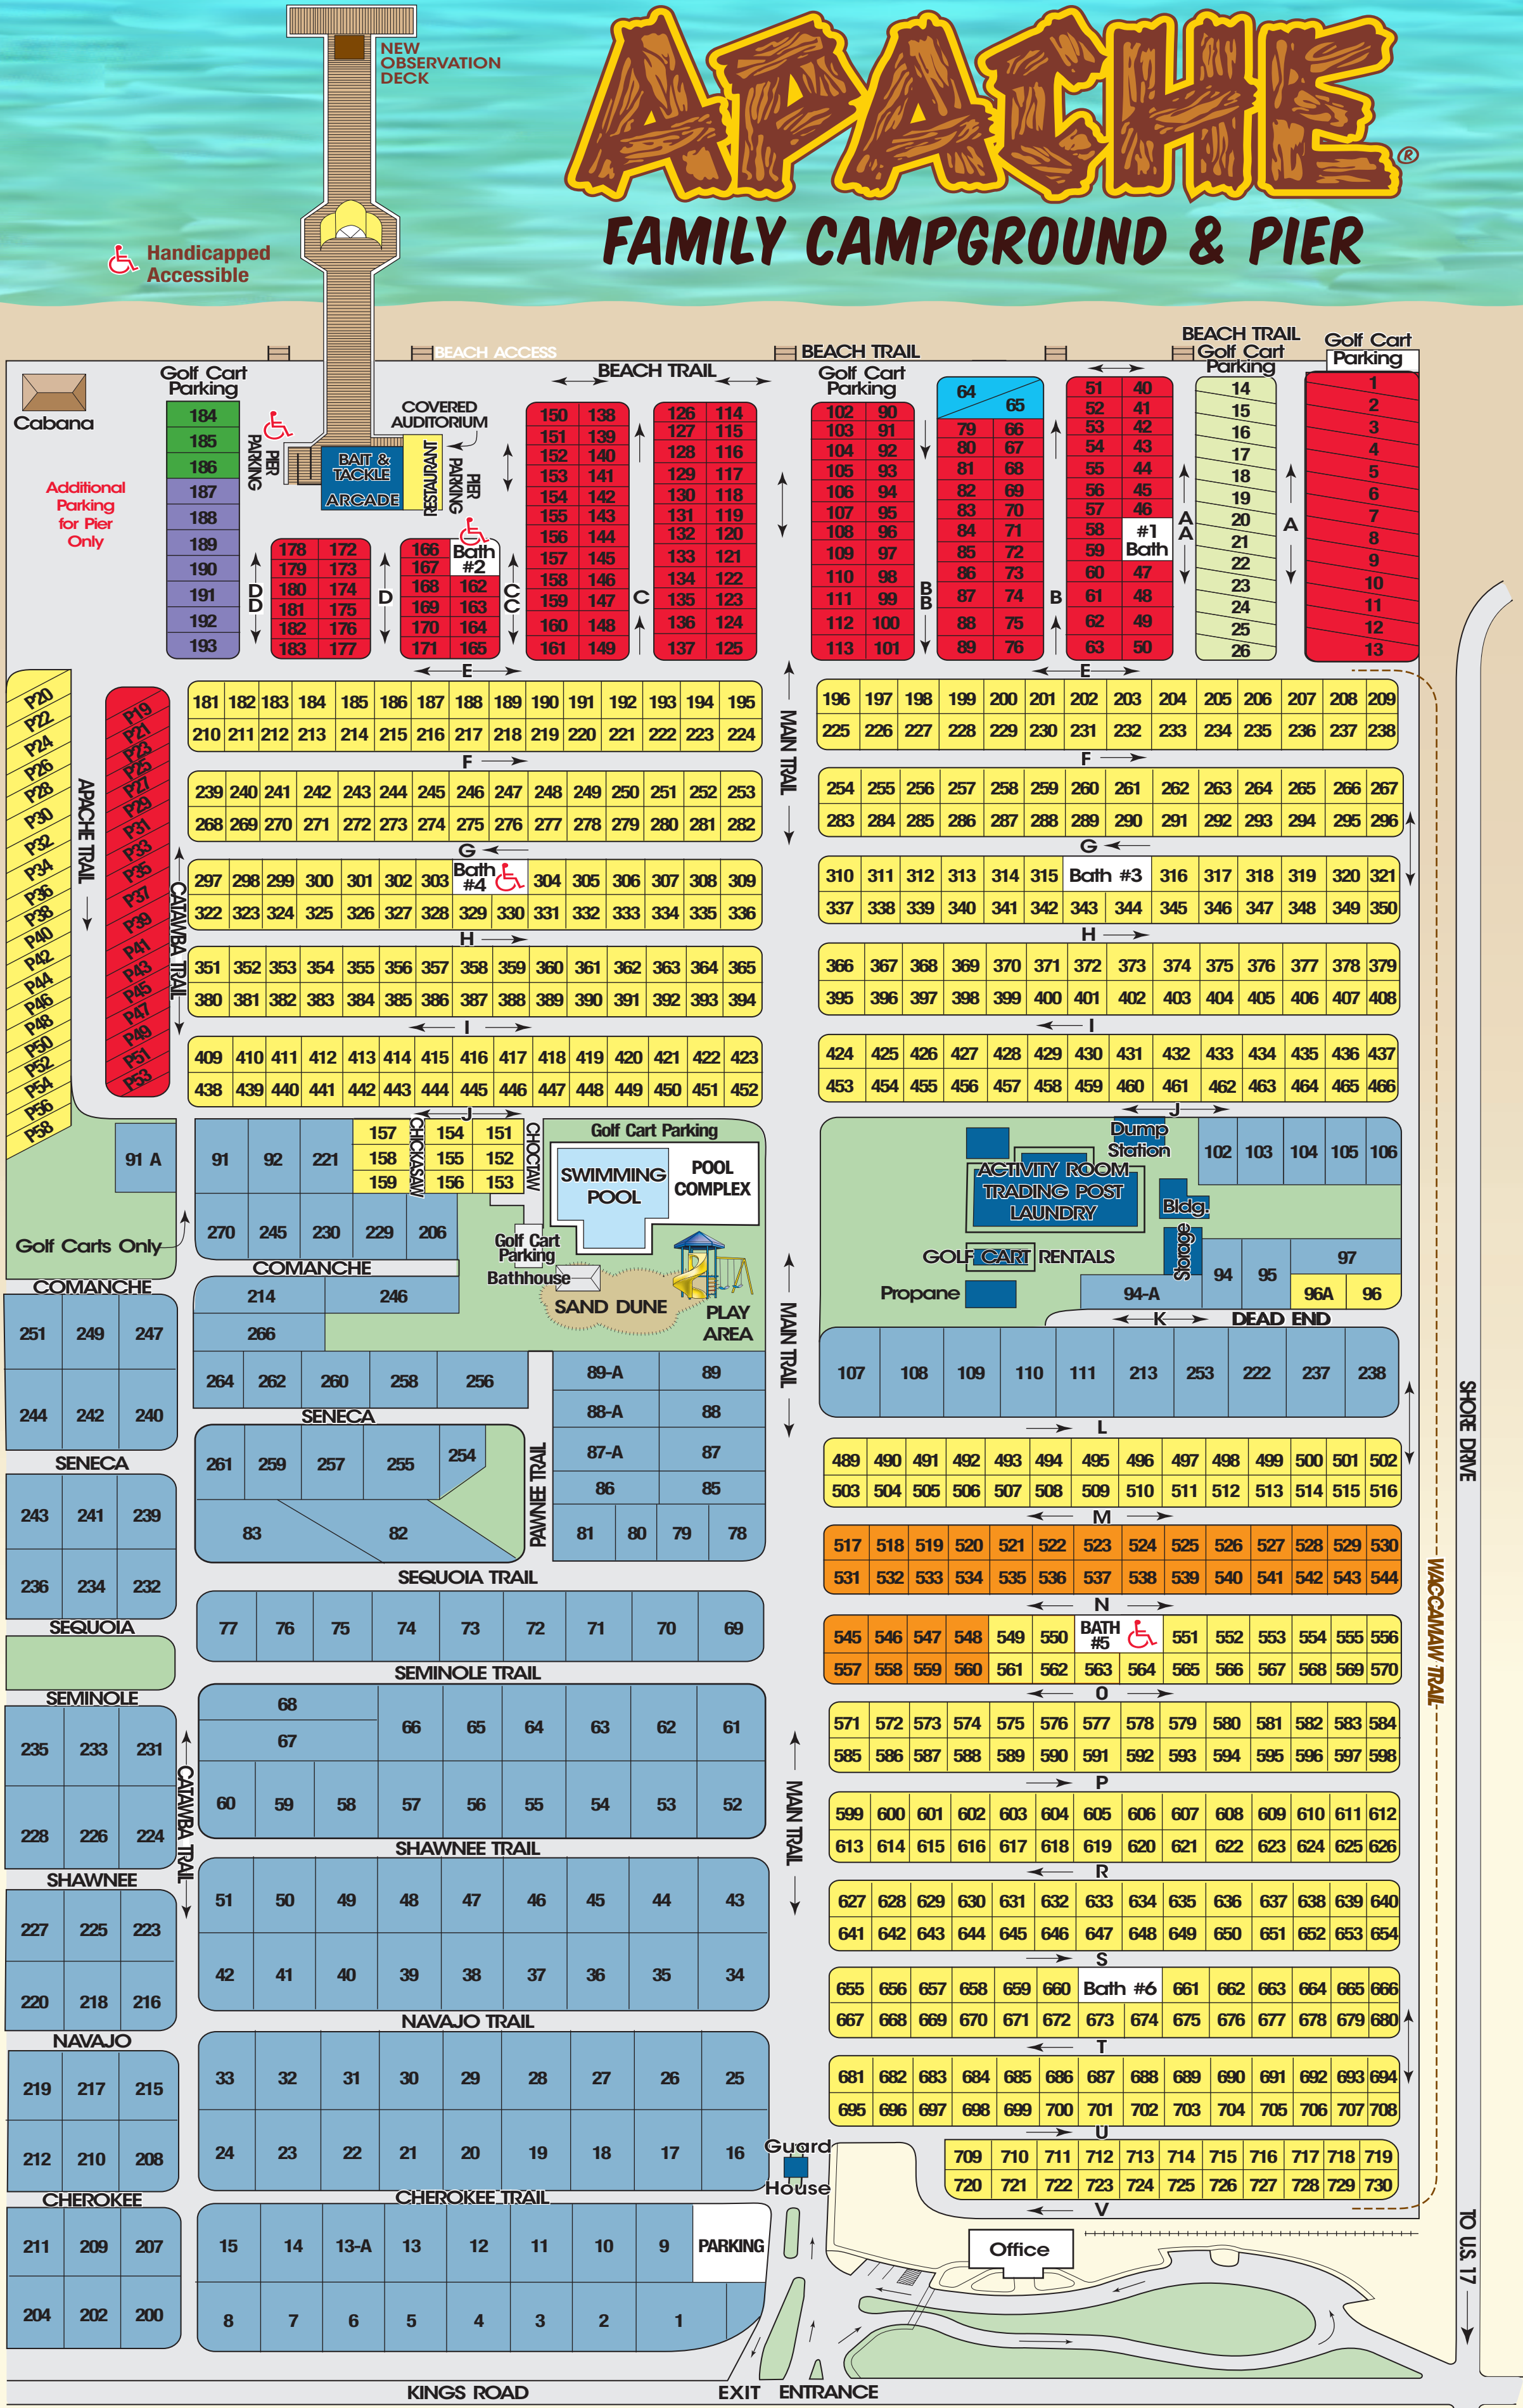

# APACHE

## FAMILY CAMPGROUND & PIER

- Pull-Thru Deluxe
- Daily Water/Electric Campsites
- Daily Full Hookup Campsites
- Daily Wooded Campsites
- Annual
- Mobile Home Area
- Beach Area Pull-Thru
- Padded RV Sites